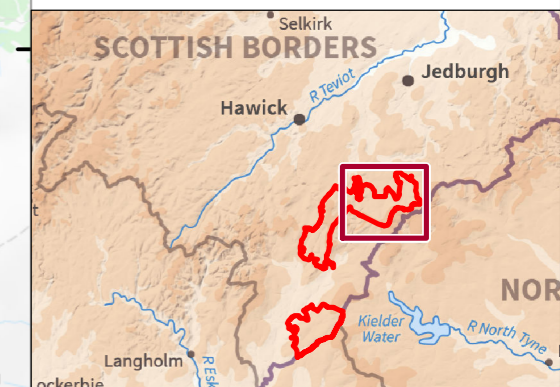

**Key**

- Turbine
- Site boundary

**Vantage points and viewsheds**

- Vantage point (VP)
- Visible area from VP1
- Visible area from VP2
- Visible area from VP3
- Visible area from VP4
- Visible area from VP5
- Visible area from VP6
- Visible area from VP7
- Visible area from VP8
- Visible area from VP9

Scale at A3: 1:35,000  
 Contains OS data © Crown Copyright and database right 2020  
 Contains OS data © Crown Copyright and database right 2019

Client

Figure 7.2  
 Liddesdale Wind Farm: Vantage Points  
 and Viewsheds: Wauchope East